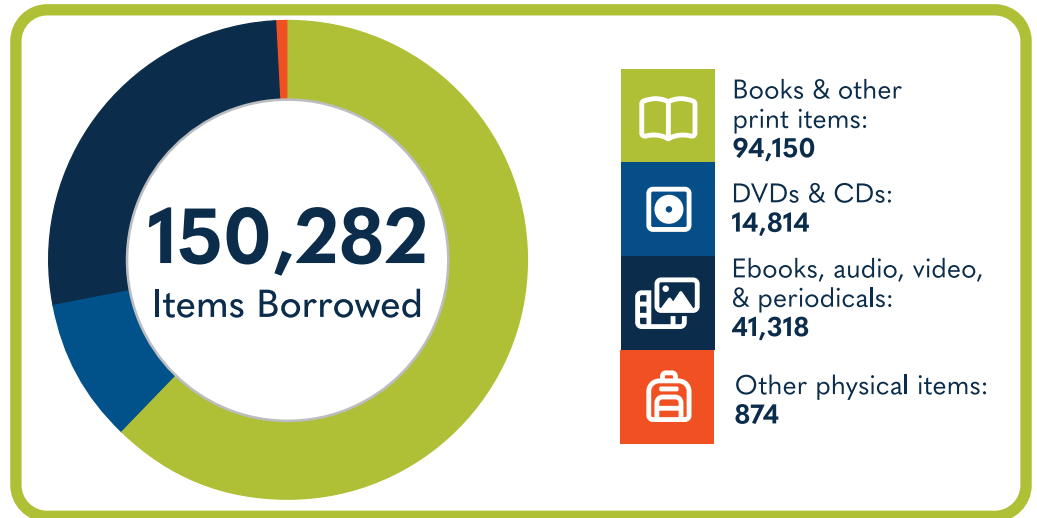

CHAPIN MEMORIAL LIBRARY SYSTEM

at a Glance

Population of Service Area:
35,682

The Chapin Memorial Library is a public library operated by the City of Myrtle Beach.

92,119
Library Visits

Total Hours Open (Systemwide)
2,936

55,165
Total Wi-Fi Sessions

19,315
Total Library Cardholders

5,772
Reference Questions Answered

595
Total Programs

15,696
Total Attendees

220 Children's programs (ages 0-11)

48 Young Adult programs (ages 12-18)