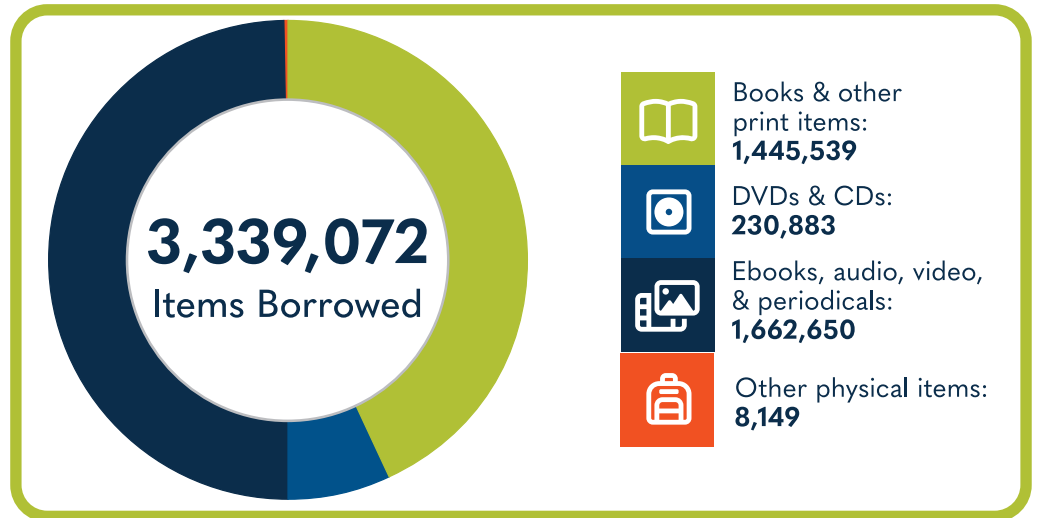

# CHARLESTON COUNTY PUBLIC LIBRARY SYSTEM

at a Glance

Population of Service Area:  
**408,235**

**1,330,762**  
Library Visits

Total Hours Open (Systemwide)  
**46,260**

**191,474**  
Total Wi-Fi Sessions

**7.3%** of households in this service area do not have Internet access.

**202,580**  
Total Library Cardholders

**300,667**  
Reference Questions Answered

The Charleston County Public Library System has **17 locations:**

- Charleston John L. Dart
- Cooper River Memorial John's Island
- Dorchester Road McClellanville
- Edgar Allen Poe Mt. Pleasant
- Edisto Island Otranto Road
- Folly Beach St. Andrews
- Baxter-Patrick James Island St. Paul's Hollywood
- Village West Ashley
- Wando Mt. Pleasant

**6,067**  
Total Programs

**159,431**  
Total Attendees

**2,765**  
Children's programs (ages 0-11)

**1,016**  
Young Adult programs (ages 12-18)

**867,245**  
Children's/Young Adult items checked out

Data gathered by the South Carolina State Library from the 2024 Public Libraries Survey, the 2020 Decennial Census, and the 2019 ACS 5 Year Estimates Subject Tables. U.S. Census Bureau, U.S. Department of Commerce. "Internet Subscriptions in Household." American Community Survey, ACS 5-Year Estimates Detailed Tables, Table B28011, 2023, [https://data.census.gov/table/ACSDT5Y2023.B28011?q=percentage of houses with no internet subscription&g=040XX00US45\\$0500000](https://data.census.gov/table/ACSDT5Y2023.B28011?q=percentage%20of%20houses%20with%20no%20internet%20subscription&g=040XX00US45$0500000). Accessed on February 10, 2025. For more information and to view other Public Library Surveys, visit [statelibrary.sc.gov/state-agencies/sc-library-systems-at-a-glance](http://statelibrary.sc.gov/state-agencies/sc-library-systems-at-a-glance)