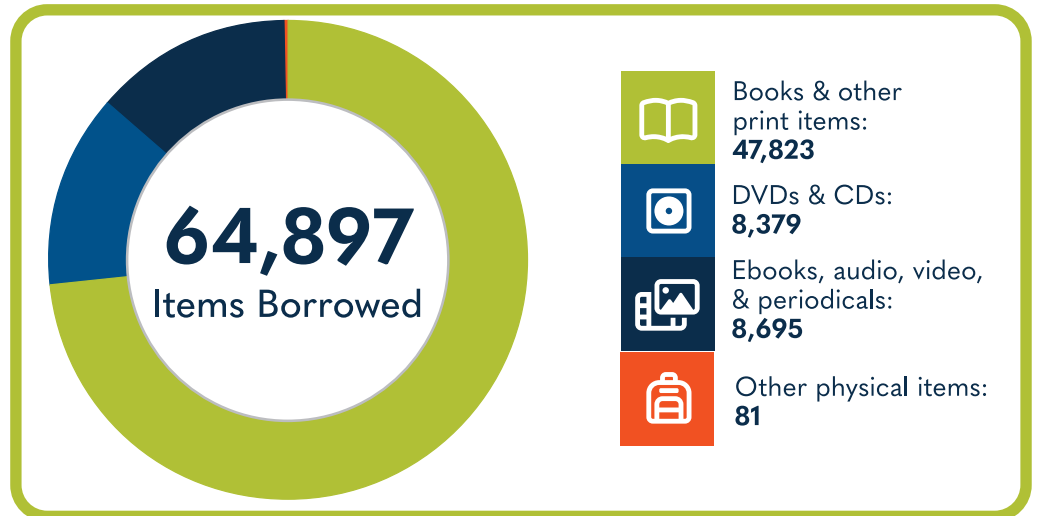

## LIBRARY SYSTEM

at a Glance

Population of Service Area:

**32,294**

The Chester County Library System has **3 locations:**

Chester

Great Falls

Lewisville Community (Richburg)