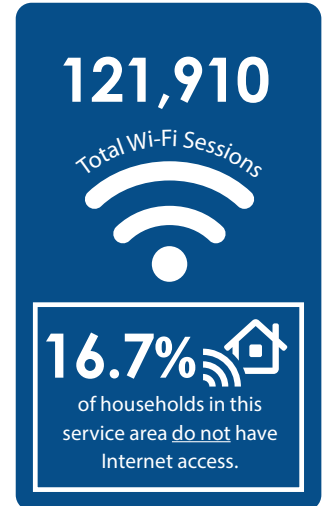

## LIBRARY SYSTEM

at a Glance

Population of Service Area:

**32,294**

The Chester County Library System has **3 locations:**

Chester

Great Falls

Lewisville Community (Richburg)