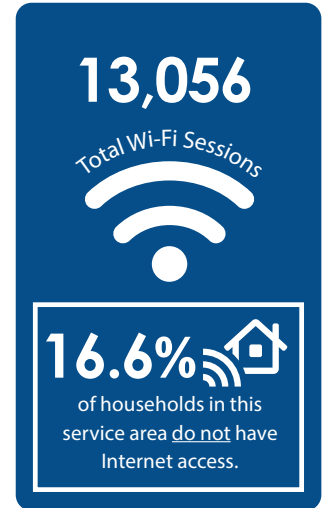

## LIBRARY SYSTEM

at a Glance

CCLS

Population of Service Area:

**43,273**

The Chesterfield County Public Library System has **5 locations:**

Chesterfield

Fannie D. Lowry Memorial (Jefferson)

Matheson Memorial (Cheraw)

McBee Depot

Pageland Community

Data gathered by the South Carolina State Library from the 2024 Public Libraries Survey, the 2020 Decennial Census, and the 2019 ACS 5 Year Estimates Subject Tables. U.S. Census Bureau, U.S. Department of Commerce. "Internet Subscriptions in Household." American Community Survey, ACS 5-Year Estimates Detailed Tables, Table B28011, 2023, [https://data.census.gov/table/ACSDT5Y2023.B28011?q=percentage of houses with no internet subscription&g=040XX00US45\\$0500000](https://data.census.gov/table/ACSDT5Y2023.B28011?q=percentage%20of%20houses%20with%20no%20internet%20subscription&g=040XX00US45$0500000). Accessed on February 10, 2025. For more information and to view other Public Library Surveys, visit [statelibrary.sc.gov/state-agencies/sc-library-systems-at-a-glance](http://statelibrary.sc.gov/state-agencies/sc-library-systems-at-a-glance)