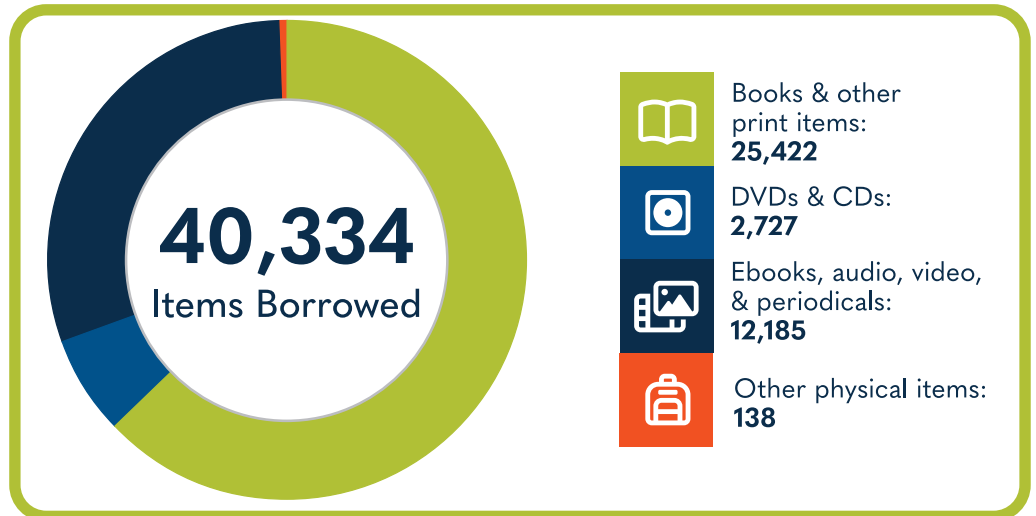

CLARENDON COUNTY

LIBRARY SYSTEM

at a Glance

Population of Service Area:

31,144

The Clarendon County Library System has **one location** in Manning, SC.

Data gathered by the South Carolina State Library from the 2024 Public Libraries Survey, the 2020 Decennial Census, and the 2019 ACS 5 Year Estimates Subject Tables. U.S. Census Bureau, U.S. Department of Commerce. "Internet Subscriptions in Household." American Community Survey, ACS 5-Year Estimates Detailed Tables, Table B28011, 2023, [https://data.census.gov/table/ACSDT5Y2023.B28011?q=percentage of houses with no internet subscription&g=040XX00US45\\$0500000](https://data.census.gov/table/ACSDT5Y2023.B28011?q=percentage%20of%20houses%20with%20no%20internet%20subscription&g=040XX00US45$0500000). Accessed on February 10, 2025. For more information and to view other Public Library Surveys, visit statelibrary.sc.gov/state-agencies/sc-library-systems-at-a-glance