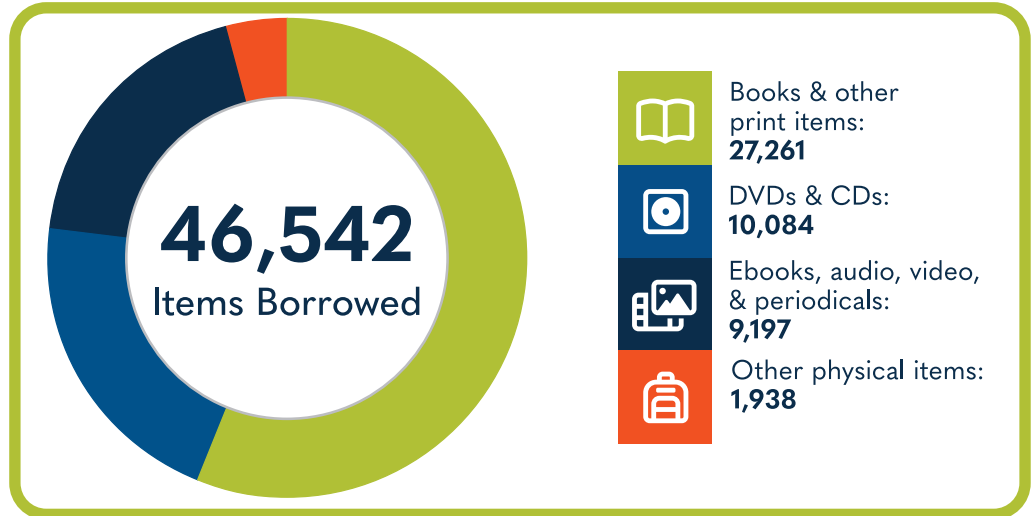

82,624
Library Visits

Total Hours Open (Systemwide)
4,810

24,654
Total Library Cardholders

25,829
Reference Questions Answered

35,522
Total Wi-Fi Sessions

28.6% of households in this service area **do not** have Internet access.

440
Total Programs

1,227
Total Attendees

365 Children's programs (ages 0-11)

30 Young Adult programs (ages 12-18)

13,123 Children's/Young Adult items checked out

Data gathered by the South Carolina State Library from the 2024 Public Libraries Survey, the 2020 Decennial Census, and the 2019 ACS 5 Year Estimates Subject Tables. U.S. Census Bureau, U.S. Department of Commerce. "Internet Subscriptions in Household." American Community Survey, ACS 5-Year Estimates Detailed Tables, Table B28011, 2023, [https://data.census.gov/table/ACSDT5Y2023.B28011?q=percentage of houses with no internet subscription&g=040XX00US450500000](https://data.census.gov/table/ACSDT5Y2023.B28011?q=percentage%20of%20houses%20with%20no%20internet%20subscription&g=040XX00US450500000). Accessed on February 10, 2025. For more information and to view other Public Library Surveys, visit statelibrary.sc.gov/state-agencies/sc-library-systems-at-a-glance