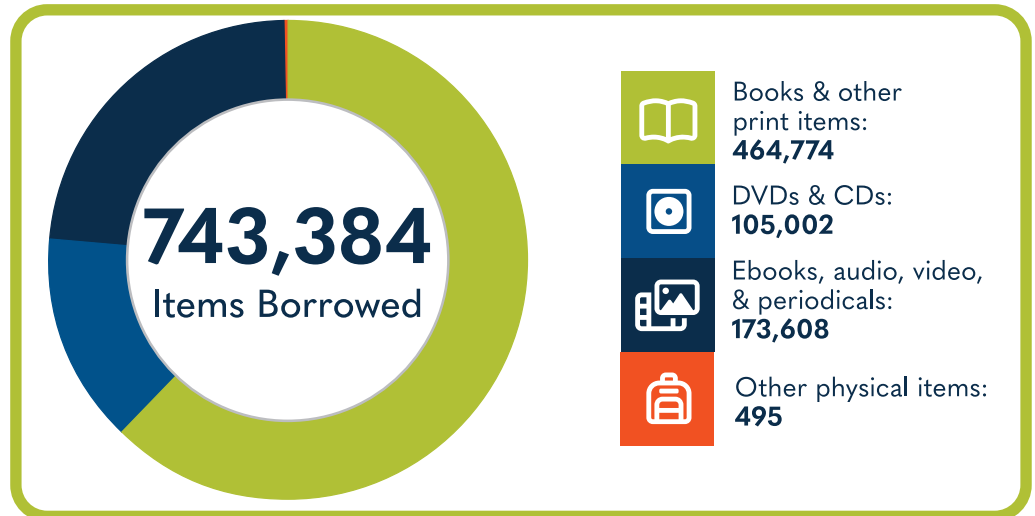

**349,570**  
Library Visits

Total Hours Open (Systemwide)  
**12,152**

**51,052**  
Total Library Cardholders

**25,705**  
Reference Questions Answered

**40,296**  
Total Wi-Fi Sessions

**7.9%** of households in this service area **do not** have Internet access.

**1,112**  
Total Programs

**31,676**  
Total Attendees

**492**   
Children's programs (ages 0-11)

**119**   
Young Adult programs (ages 12-18)

**313,600**   
Children's/Young Adult items checked out

Data gathered by the South Carolina State Library from the 2024 Public Libraries Survey, the 2020 Decennial Census, and the 2019 ACS 5 Year Estimates Subject Tables. U.S. Census Bureau, U.S. Department of Commerce. "Internet Subscriptions in Household." American Community Survey, ACS 5-Year Estimates Detailed Tables, Table B28011, 2023, [https://data.census.gov/table/ACSDT5Y2023.B28011?q=percentage of houses with no internet subscription&g=040XX00US45\\$0500000](https://data.census.gov/table/ACSDT5Y2023.B28011?q=percentage%20of%20houses%20with%20no%20internet%20subscription&g=040XX00US45$0500000). Accessed on February 10, 2025. For more information and to view other Public Library Surveys, visit [statelibrary.sc.gov/state-agencies/sc-library-systems-at-a-glance](http://statelibrary.sc.gov/state-agencies/sc-library-systems-at-a-glance)