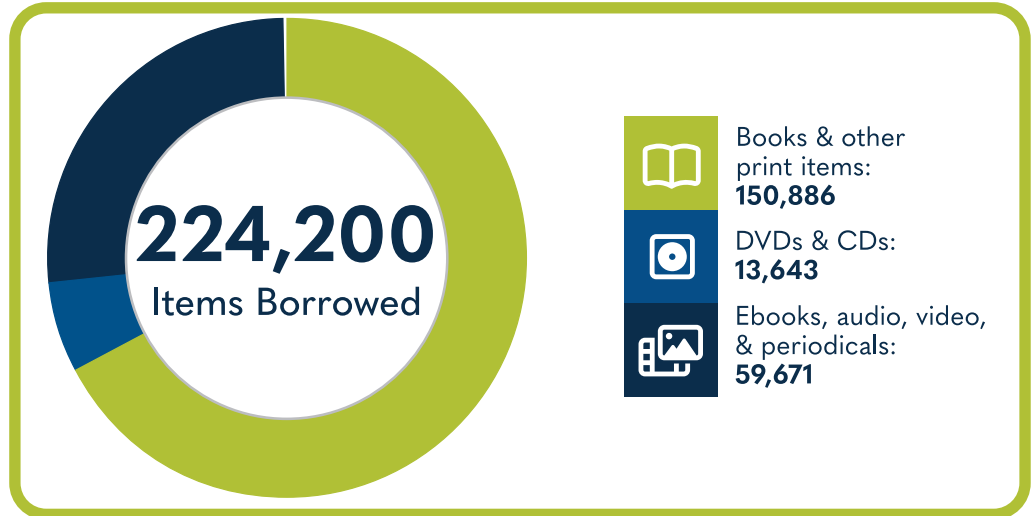

FLORENCE COUNTY LIBRARY SYSTEM

at a Glance

Population of Service Area:
137,059

The Florence County Library System has **6 locations:**

- Florence
- Johnsonville
- Lake City
- Olanta
- Pamplico
- Timmonsville

203,424
Library Visits

Total Hours Open (Systemwide)
15,496

97,344
Total Wi-Fi Sessions

14.7% of households in this service area **do not** have Internet access.

70,713
Total Library Cardholders

49,217
Reference Questions Answered

2,658
Total Programs

89,416
Total Attendees

1,947 ✂
Children's programs (ages 0-11)

499 🎮
Young Adult programs (ages 12-18)

84,329 📦
Children's/Young Adult items checked out

Data gathered by the South Carolina State Library from the 2024 Public Libraries Survey, the 2020 Decennial Census, and the 2019 ACS 5 Year Estimates Subject Tables. U.S. Census Bureau, U.S. Department of Commerce. "Internet Subscriptions in Household." American Community Survey, ACS 5-Year Estimates Detailed Tables, Table B28011, 2023, [https://data.census.gov/table/ACSDT5Y2023.B28011?q=percentage of houses with no internet subscription&g=040XX00US450500000](https://data.census.gov/table/ACSDT5Y2023.B28011?q=percentage%20of%20houses%20with%20no%20internet%20subscription&g=040XX00US450500000). Accessed on February 10, 2025. For more information and to view other Public Library Surveys, visit statelibrary.sc.gov/state-agencies/sc-library-systems-at-a-glance