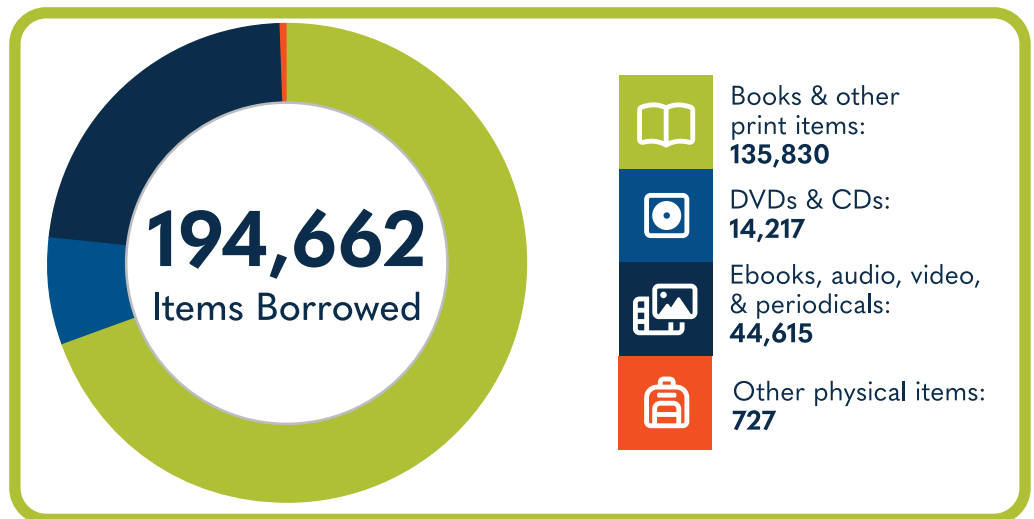

GEORGETOWN COUNTY

LIBRARY SYSTEM

at a Glance

Population of Service Area:

63,404

The Georgetown County Public Library System has **4 locations:**

Andrews

Carver's Bay
(Hemingway)

Georgetown

Southern Georgetown

Waccamaw
(Pawley's Island)

Data gathered by the South Carolina State Library from the 2024 Public Libraries Survey, the 2020 Decennial Census, and the 2019 ACS 5 Year Estimates Subject Tables. U.S. Census Bureau, U.S. Department of Commerce. "Internet Subscriptions in Household." American Community Survey, ACS 5-Year Estimates Detailed Tables, Table B28011, 2023, [https://data.census.gov/table/ACSDT5Y2023.B28011?q=percentage of houses with no internet subscription&g=040XX00US450500000](https://data.census.gov/table/ACSDT5Y2023.B28011?q=percentage%20of%20houses%20with%20no%20internet%20subscription&g=040XX00US450500000). Accessed on February 10, 2025. For more information and to view other Public Library Surveys, visit statelibrary.sc.gov/state-agencies/sc-library-systems-at-a-glance