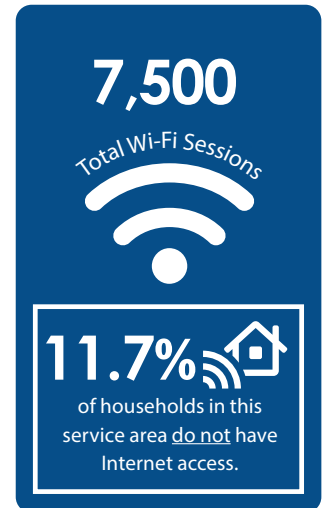

GEORGETOWN COUNTY

LIBRARY SYSTEM

at a Glance

Population of Service Area:

63,404

The Georgetown County Public Library System has **4 locations:**

Andrews

Carver's Bay
(Hemingway)

Georgetown

Southern Georgetown

Waccamaw
(Pawley's Island)

Data gathered by the South Carolina State Library from the 2024 Public Libraries Survey, the 2020 Decennial Census, and the 2019 ACS 5 Year Estimates Subject Tables. U.S. Census Bureau, U.S. Department of Commerce. "Internet Subscriptions in Household." American Community Survey, ACS 5-Year Estimates Detailed Tables, Table B28011, 2023, [https://data.census.gov/table/ACSDT5Y2023.B28011?q=percentage of houses with no internet subscription&g=040XX00US450500000](https://data.census.gov/table/ACSDT5Y2023.B28011?q=percentage%20of%20houses%20with%20no%20internet%20subscription&g=040XX00US450500000). Accessed on February 10, 2025. For more information and to view other Public Library Surveys, visit statelibrary.sc.gov/state-agencies/sc-library-systems-at-a-glance