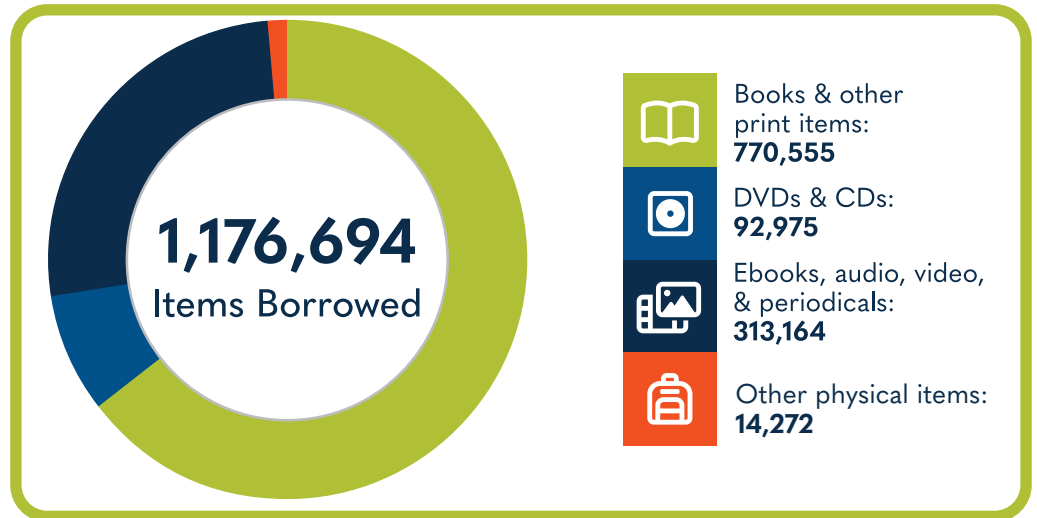

# HORRY COUNTY LIBRARY SYSTEM

at a Glance

Population of Service Area:  
**351,029**

**429,243**  
Library Visits

Total Hours Open (Systemwide)  
**29,484**

**26,883**  
Total Wi-Fi Sessions

**5.4%** of households in this service area do not have Internet access.

**143,025**  
Total Library Cardholders

**10,613**  
Reference Questions Answered

The Horry County Library System has **10 locations:**

- Aynor
- Bucksport (Conway)
- Carolina Forest (Myrtle Beach)
- Conway
- Green Sea Floyds
- Little River
- Loris
- North Myrtle Beach
- Socastee (Myrtle Beach)
- Surfside

**4,474**  
Total Programs

**75,710**  
Total Attendees

**2,247** Children's programs (ages 0-11)

**171** Young Adult programs (ages 12-18)

**357,956** Children's/Young Adult items checked out

Data gathered by the South Carolina State Library from the 2024 Public Libraries Survey, the 2020 Decennial Census, and the 2019 ACS 5 Year Estimates Subject Tables. U.S. Census Bureau, U.S. Department of Commerce. "Internet Subscriptions in Household." American Community Survey, ACS 5-Year Estimates Detailed Tables, Table B28011, 2023, [https://data.census.gov/table/ACSDT5Y2023.B28011?q=percentage of houses with no internet subscription&g=040XX00US450500000](https://data.census.gov/table/ACSDT5Y2023.B28011?q=percentage%20of%20houses%20with%20no%20internet%20subscription&g=040XX00US450500000). Accessed on February 10, 2025. For more information and to view other Public Library Surveys, visit [statelibrary.sc.gov/state-agencies/sc-library-systems-at-a-glance](http://statelibrary.sc.gov/state-agencies/sc-library-systems-at-a-glance)