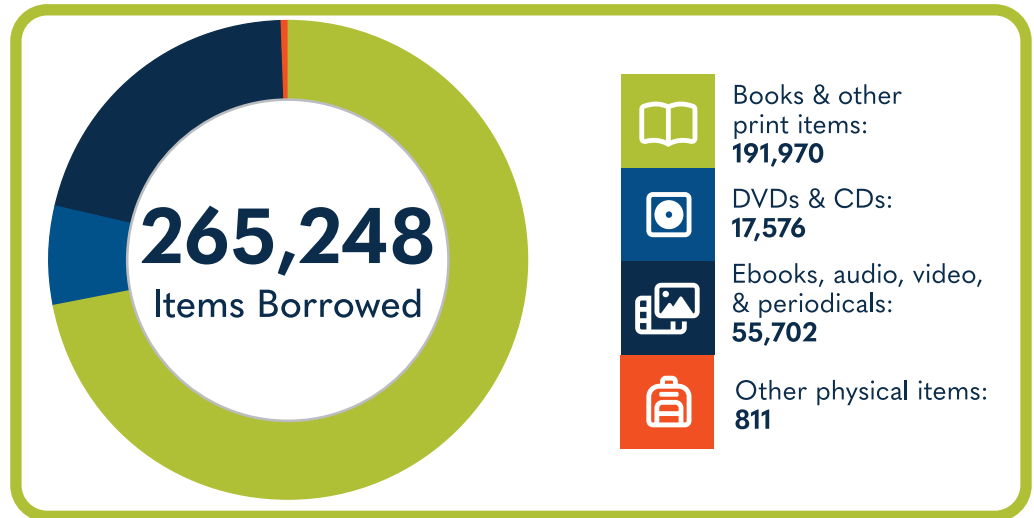

Kershaw

Lancaster

164,737
Library Visits

Total Hours Open (Systemwide)
7,228

51,010
Total Library Cardholders

4,020
Reference Questions Answered

19,066
Total Wi-Fi Sessions

10.4% of households in this service area **do not** have Internet access.

509
Total Programs

16,879
Total Attendees

293
Children's programs (ages 0-11)

12
Young Adult programs (ages 12-18)

91,575
Children's/Young Adult items checked out

Data gathered by the South Carolina State Library from the 2024 Public Libraries Survey, the 2020 Decennial Census, and the 2019 ACS 5 Year Estimates Subject Tables. U.S. Census Bureau, U.S. Department of Commerce. "Internet Subscriptions in Household." American Community Survey, ACS 5-Year Estimates Detailed Tables, Table B28011, 2023, [https://data.census.gov/table/ACSDT5Y2023.B28011?q=percentage of houses with no internet subscription&g=040XX00US450500000](https://data.census.gov/table/ACSDT5Y2023.B28011?q=percentage%20of%20houses%20with%20no%20internet%20subscription&g=040XX00US450500000). Accessed on February 10, 2025. For more information and to view other Public Library Surveys, visit statelibrary.sc.gov/state-agencies/sc-library-systems-at-a-glance