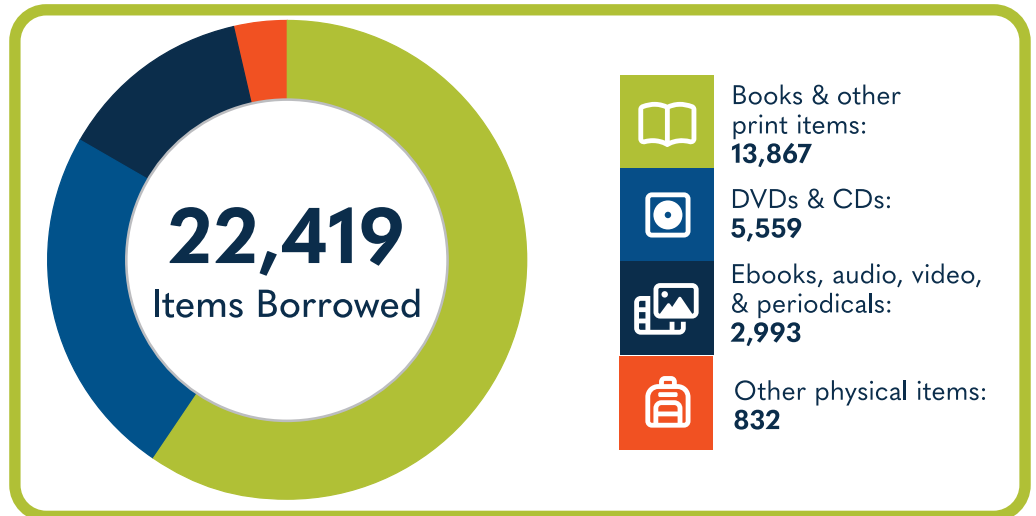

MARLBORO COUNTY

LIBRARY SYSTEM

at a Glance

Population of Service Area:

26,667

The Marlboro County Public Library System has **one location** in Bennettsville, SC.

Data gathered by the South Carolina State Library from the 2024 Public Libraries Survey, the 2020 Decennial Census, and the 2019 ACS 5 Year Estimates Subject Tables. U.S. Census Bureau, U.S. Department of Commerce. "Internet Subscriptions in Household." American Community Survey, ACS 5-Year Estimates Detailed Tables, Table B28011, 2023, [https://data.census.gov/table/ACSDT5Y2023.B28011?q=percentage of houses with no internet subscription&g=040XX00US450500000](https://data.census.gov/table/ACSDT5Y2023.B28011?q=percentage%20of%20houses%20with%20no%20internet%20subscription&g=040XX00US450500000). Accessed on February 10, 2025. For more information and to view other Public Library Surveys, visit statelibrary.sc.gov/state-agencies/sc-library-systems-at-a-glance