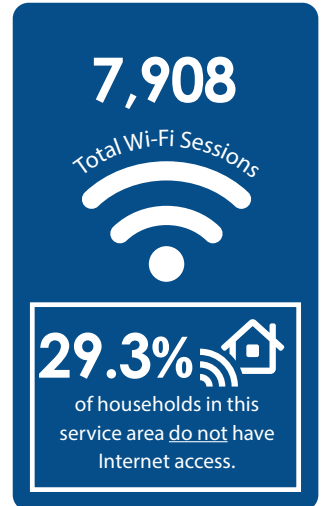

MARLBORO COUNTY

LIBRARY SYSTEM

at a Glance

Population of Service Area:

26,667

The Marlboro County Public Library System has **one location** in Bennettsville, SC.

Data gathered by the South Carolina State Library from the 2024 Public Libraries Survey, the 2020 Decennial Census, and the 2019 ACS 5 Year Estimates Subject Tables. U.S. Census Bureau, U.S. Department of Commerce. "Internet Subscriptions in Household." American Community Survey, ACS 5-Year Estimates Detailed Tables, Table B28011, 2023, [https://data.census.gov/table/ACSDT5Y2023.B28011?q=percentage of houses with no internet subscription&g=040XX00US450500000](https://data.census.gov/table/ACSDT5Y2023.B28011?q=percentage%20of%20houses%20with%20no%20internet%20subscription&g=040XX00US450500000). Accessed on February 10, 2025. For more information and to view other Public Library Surveys, visit statelibrary.sc.gov/state-agencies/sc-library-systems-at-a-glance