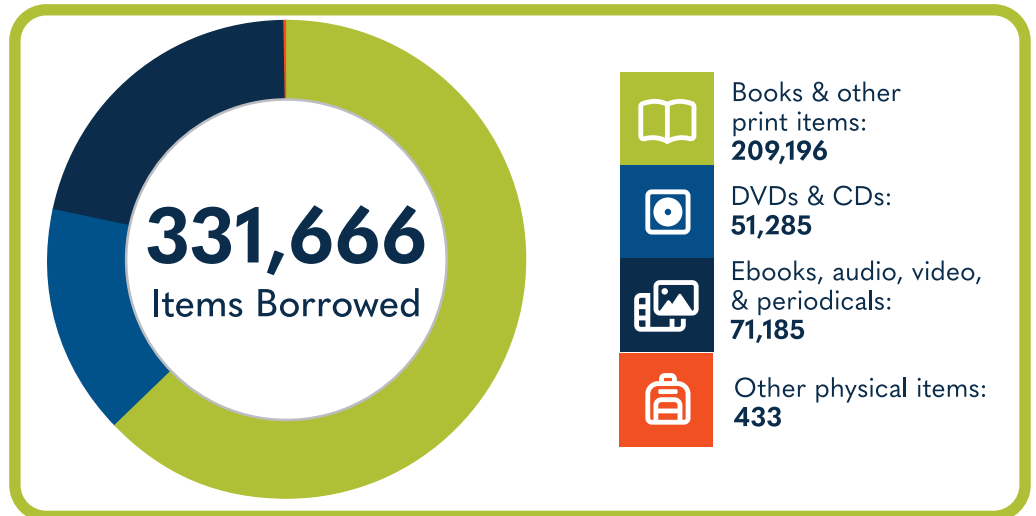

Westminster

147,976
Library Visits

Total Hours Open (Systemwide)
8,758.25

12,075
Total Library Cardholders

21,624
Reference Questions Answered

20,249
Total Wi-Fi Sessions

13.5% of households in this service area **do not** have Internet access.

359
Total Programs

5,481
Total Attendees

225 
Children's programs (ages 0-11)

21 
Young Adult programs (ages 12-18)

113,969 
Children's/Young Adult items checked out

Data gathered by the South Carolina State Library from the 2024 Public Libraries Survey, the 2020 Decennial Census, and the 2019 ACS 5 Year Estimates Subject Tables. U.S. Census Bureau, U.S. Department of Commerce. "Internet Subscriptions in Household." American Community Survey, ACS 5-Year Estimates Detailed Tables, Table B28011, 2023, [https://data.census.gov/table/ACSDT5Y2023.B28011?q=percentage of houses with no internet subscription&g=040XX00US45\\$0500000](https://data.census.gov/table/ACSDT5Y2023.B28011?q=percentage%20of%20houses%20with%20no%20internet%20subscription&g=040XX00US45$0500000). Accessed on February 10, 2025. For more information and to view other Public Library Surveys, visit statelibrary.sc.gov/state-agencies/sc-library-systems-at-a-glance