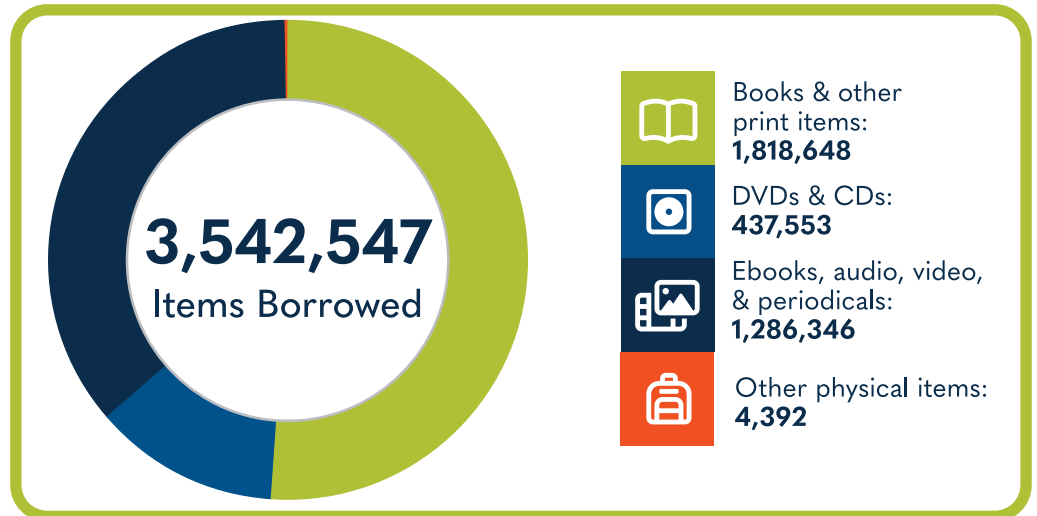

## LIBRARY SYSTEM

at a Glance

**RICHLAND  
LIBRARY**

access freely.

Population of  
Service Area:

**416,147**

The Richland County  
Public Library System has  
**13 locations:**

- Ballentine (Irmo)
- Blythewood
- Cooper (Columbia)
- Eastover
- Edgewood (Columbia)
- Lower Richland (Hopkins)
- Main (Columbia)
- North Main (Columbia)
- Northeast (Columbia)
- Sandhills (Columbia)
- Southeast (Columbia)
- St. Andrews (Columbia)
- Wheatley (Columbia)