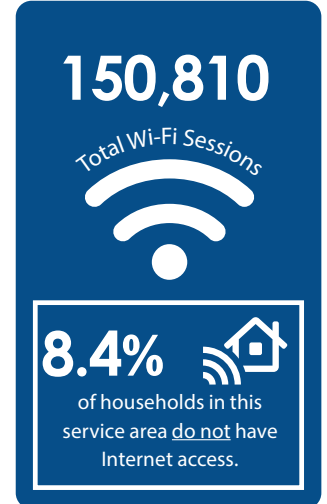

## LIBRARY SYSTEM

at a Glance

**RICHLAND  
LIBRARY**

access freely.

Population of  
Service Area:

**416,147**

The Richland County  
Public Library System has  
**13 locations:**

- Ballentine (Irmo)
- Blythewood
- Cooper (Columbia)
- Eastover
- Edgewood (Columbia)
- Lower Richland (Hopkins)
- Main (Columbia)
- North Main (Columbia)
- Northeast (Columbia)
- Sandhills (Columbia)
- Southeast (Columbia)
- St. Andrews (Columbia)
- Wheatley (Columbia)