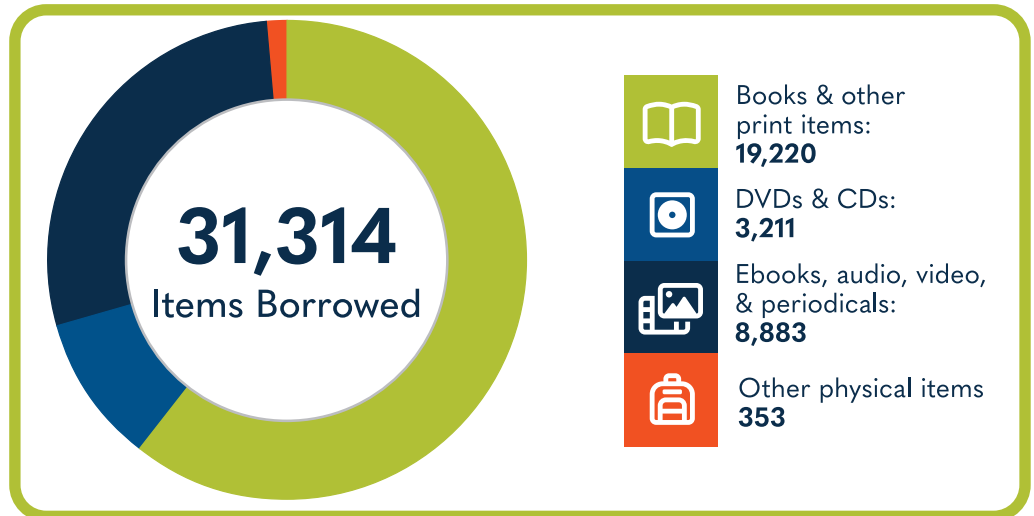

SALUDA COUNTY LIBRARY SYSTEM

at a Glance

Population of Service Area:
18,862

The Saluda County Library System has **2 locations:**

Ridge Spring

Saluda

13,306
Library Visits

Total Hours Open (Systemwide)
2,092

9,572
Total Library Cardholders

8,500
Reference Questions Answered

39,885
Total Wi-Fi Sessions

21.2% of households in this service area **do not** have Internet access.

71
Total Programs

2,772
Total Attendees

35
Children's programs (ages 0-11)

0
Young Adult programs (ages 12-18)

13,343
Children's/Young Adult items checked out

Data gathered by the South Carolina State Library from the 2024 Public Libraries Survey, the 2020 Decennial Census, and the 2019 ACS 5 Year Estimates Subject Tables. U.S. Census Bureau, U.S. Department of Commerce. "Internet Subscriptions in Household." American Community Survey, ACS 5-Year Estimates Detailed Tables, Table B28011, 2023, [https://data.census.gov/table/ACSDT5Y2023.B28011?q=percentage of houses with no internet subscription&g=040XX00US450500000](https://data.census.gov/table/ACSDT5Y2023.B28011?q=percentage%20of%20houses%20with%20no%20internet%20subscription&g=040XX00US450500000). Accessed on February 10, 2025. For more information and to view other Public Library Surveys, visit statelibrary.sc.gov/state-agencies/sc-library-systems-at-a-glance