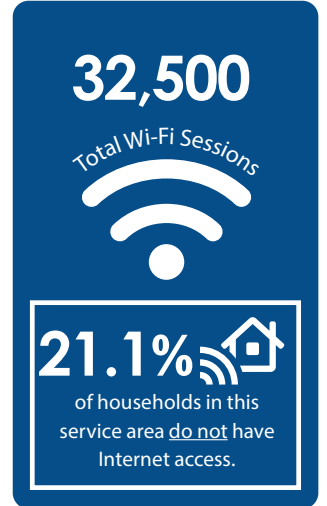

## LIBRARY SYSTEM

at a Glance

Population of Service Area:

**31,026**

The Williamsburg County Library System has **3 locations:**

Dr. C.E. Murray  
(Greeleyville)

Hemingway

Williamsburg (Kingstree)